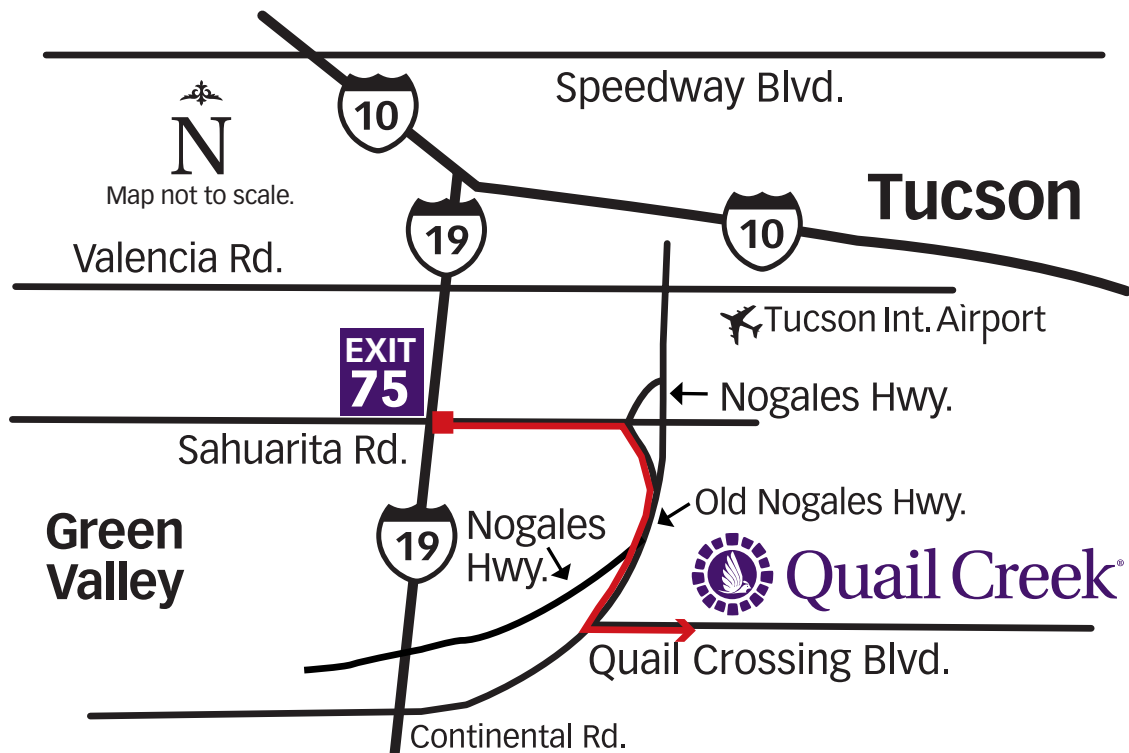

**Quail Creek** *(GPS/Driving Directions)*  
1450 E. Quail Crossing Blvd.  
Green Valley, AZ 85614

**888-648-0332**  
**520-648-0332**

## ■ Directions to Quail Creek from Tucson International Airport:

Drive North on Tucson Blvd. for one mile. Take Valencia westbound to I-19. Travel I-19 South for 11 miles. Take Exit 75 from I-19 South. Continue East on Sahuarita Road and turn right onto Nogales Highway. Turn left at light onto Old Nogales Highway. Turn left onto Quail Crossing Boulevard. Follow signs to Model Village.

## ■ Directions to Quail Creek from Sky Harbor International Airport in Phoenix:

Take I-10 East toward Tucson for 108 miles. Take Exit 260 for I-19 South and continue for 16 miles. Take Exit 75 from I-19 South. Continue East on Sahuarita Road and turn right onto Nogales Highway. Turn left at light onto Old Nogales Highway. Turn left onto Quail Crossing Boulevard. Follow signs to Model Village.