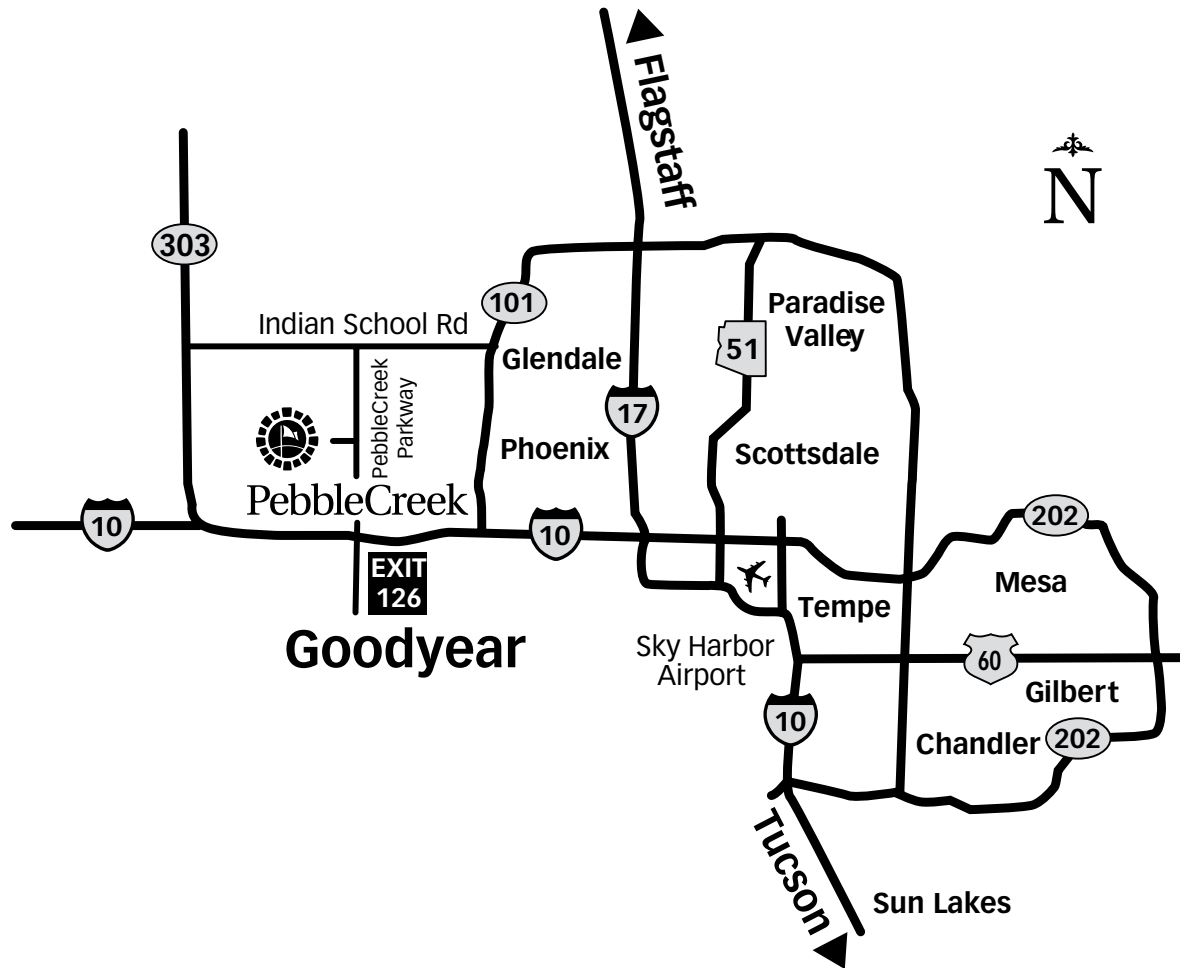

PebbleCreek™

A ROBSON RESORT
COMMUNITY™

DIRECTIONS TO PEBBLECREEK

PebbleCreek *(GPS/Driving Directions)*
15872 W. Clubhouse Drive
Goodyear, AZ 85395

800-795-4663
623-935-6700

- Directions to PebbleCreek from Sky Harbor International Airport in Phoenix:**
Exit and follow signs to I-10 West. Proceed on I-10 West through the city until you reach Exit 126, PebbleCreek/Estrella Parkway. Exit, drive North (right) for about 2 miles. Follow "New Models" signs until you reach West Clubhouse Drive, turn left. Approximately 26 miles from Sky Harbor Airport.
- Directions to PebbleCreek from California:**
Head East on Interstate I-10 to Exit 126, PebbleCreek/Estrella Parkway. Exit, drive North (left) for about 2 miles. Follow "New Models" signs until you reach West Clubhouse Drive, turn left.