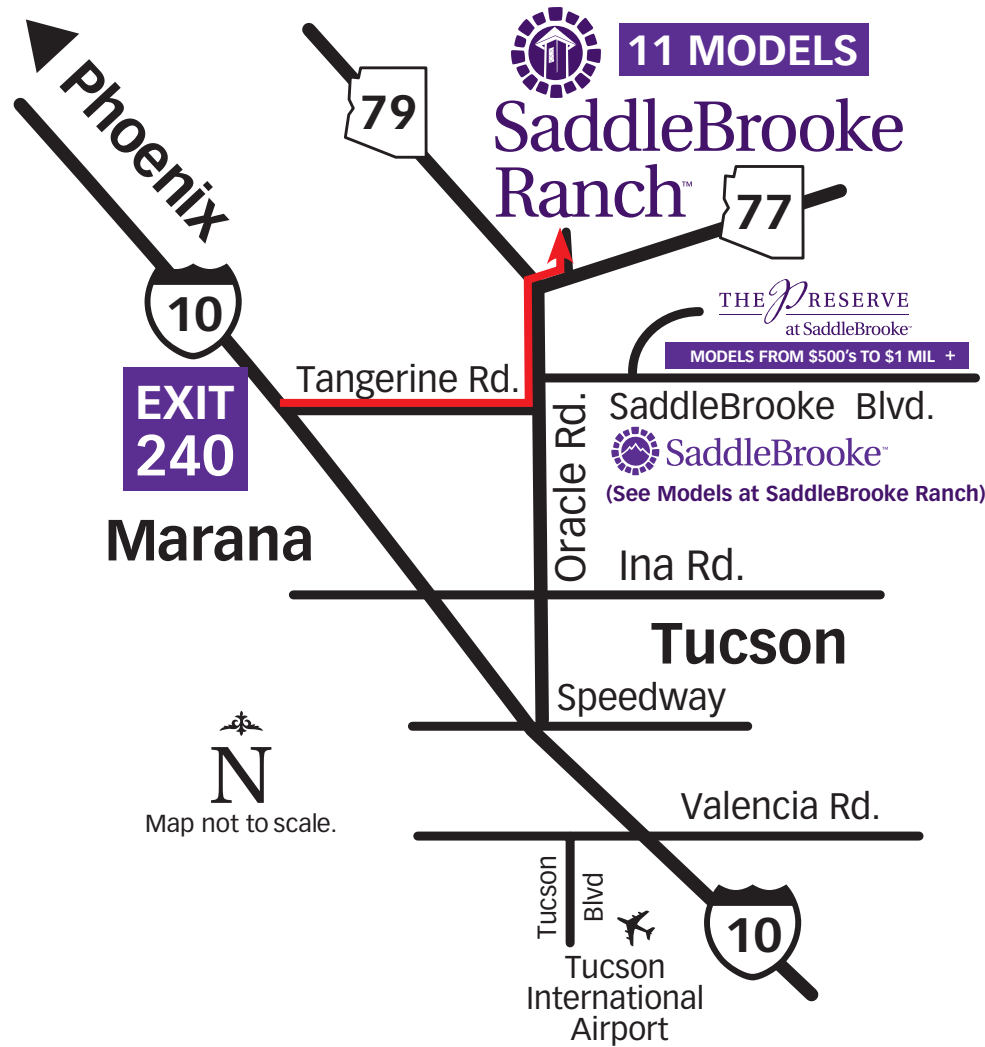

SaddleBrooke Ranch™

A ROBSON RESORT COMMUNITY™

59680 East Robson Circle
Oracle, AZ 85623

DIRECTIONS TO COMMUNITY

(GPS/Driving Directions)

866-818-6068 • 520-818-6000
robson.com

N
Map not to scale.

■ Directions to SaddleBrooke Ranch from Tucson International Airport:

- Drive North on Tucson Blvd. to Valencia – turn right.
- Stay on Valencia for 3 mi. and exit at the I-19 to Tucson/ I-10 junction on the right.
- Travel West on I-10 (North towards Phoenix) 21.1 miles to Tangerine Rd. (Exit # 240)
- Take exit #240 and turn right on Tangerine Rd.
- Continue 13.6 mi. on Tangerine Rd. to Oracle Rd. (Hwy 77)
- Turn left on Oracle Rd. (Hwy 77) and continue North 15 mi. through Catalina (4 miles past SaddleBrooke Community) to SaddleBrooke Ranch West Rd.
- Turn left on SaddleBrooke Ranch West Rd. and follow signs to Model Homes.

■ Directions to SaddleBrooke Ranch from Sky Harbor International Airport in Phoenix:

- Take I-10 East for approx. 90 mi. to Tangerine Rd. (Exit #240)
- Exit and turn left on Tangerine Rd.
- Continue 13.6 mi. on Tangerine Rd. to Oracle Rd. (Hwy 77)
- Turn left on Oracle Rd. (Hwy 77) and continue North 15 mi. through Catalina (4 miles past SaddleBrooke Community) to SaddleBrooke Ranch West Rd.
- Turn left on SaddleBrooke Ranch West Rd. and follow signs to Model Homes.