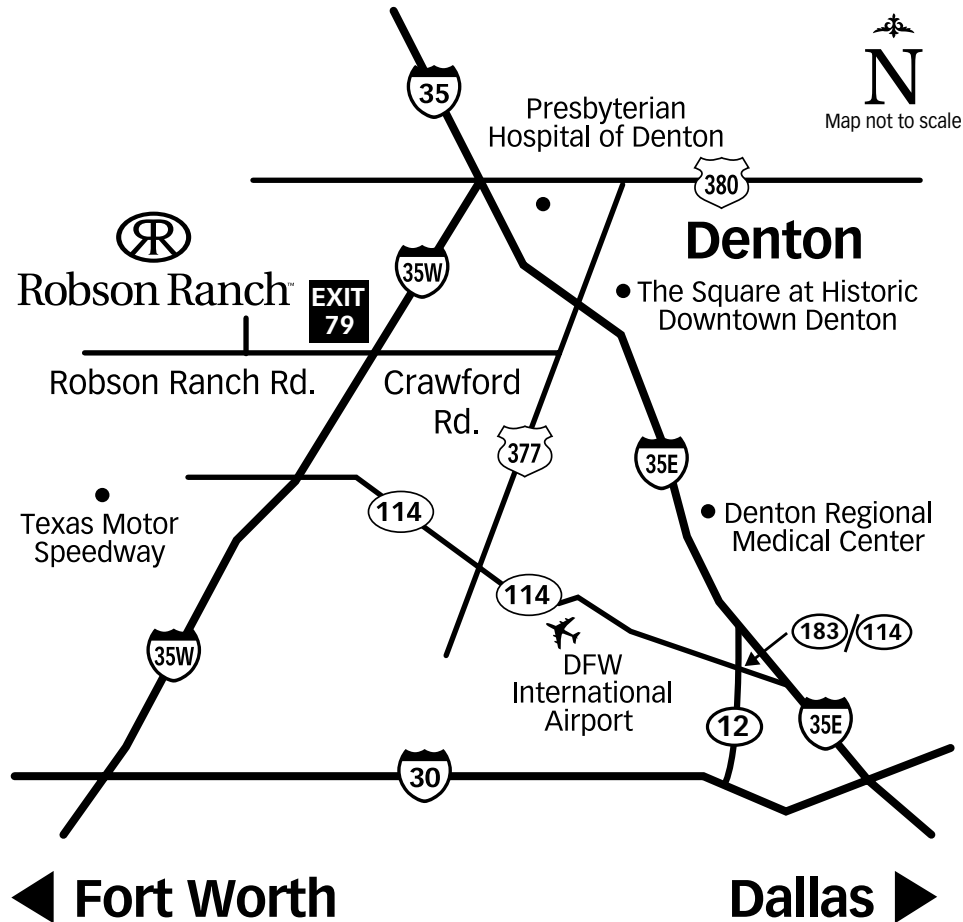

Robson Ranch Texas *(GPS/Driving Directions)*
9501 Ed Robson Blvd.
Denton, TX 76207

888-988-3927
940-246-2000

■ Directions from DFW Airport:

Take Highway 114 West to I-35W, then North to Exit 79 Robson Ranch Road, then West approximately 2 miles and follow the signs to the Model Village.