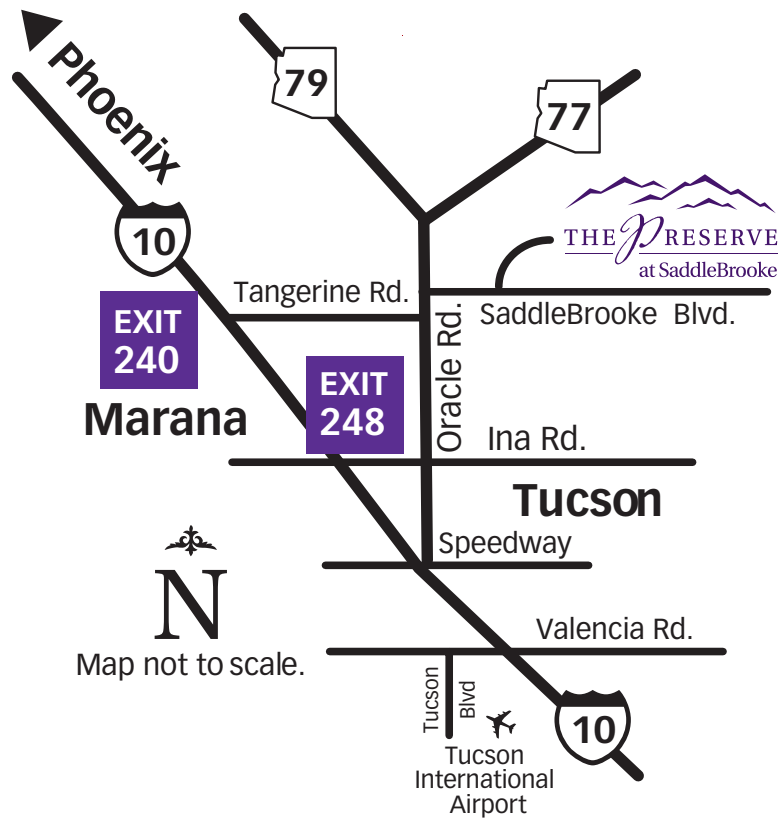

The Preserve at SaddleBrooke

36297 S. Aspen Lane
Tucson, AZ 85739

■ Directions to The Preserve at SaddleBrooke from Tucson International Airport:

Drive North on Tucson Blvd. to Valencia - turn left - approximately 3 miles you'll see the on-ramp to I-19 on your right. Take I-19 to Tucson/I-10 junction. Travel West on I-10 (North towards Phoenix) 12 miles to Ina Road (Exit #248). Exit and turn right on Ina - travel East 6 miles and turn left on Oracle Road. Continue North through the town of Catalina to SaddleBrooke Blvd. and turn right. Continue East 2 miles on SaddleBrooke Blvd. Then turn left on Catalina Hills Dr. and follow signs to the Model Homes.

■ Directions to The Preserve at SaddleBrooke from Sky Harbor International Airport in Phoenix:

Take I-10 East for approx. 90 miles to Tangerine Rd. Exit #240. Exit and turn left on Tangerine Rd. - travel East 17 miles to Oracle Road and turn left. Continue North 8 miles through the town of Catalina to SaddleBrooke Blvd. and turn right. Continue East 2 miles on SaddleBrooke Blvd. Then turn left on Catalina Hills Dr. and follow signs to the Model Homes.