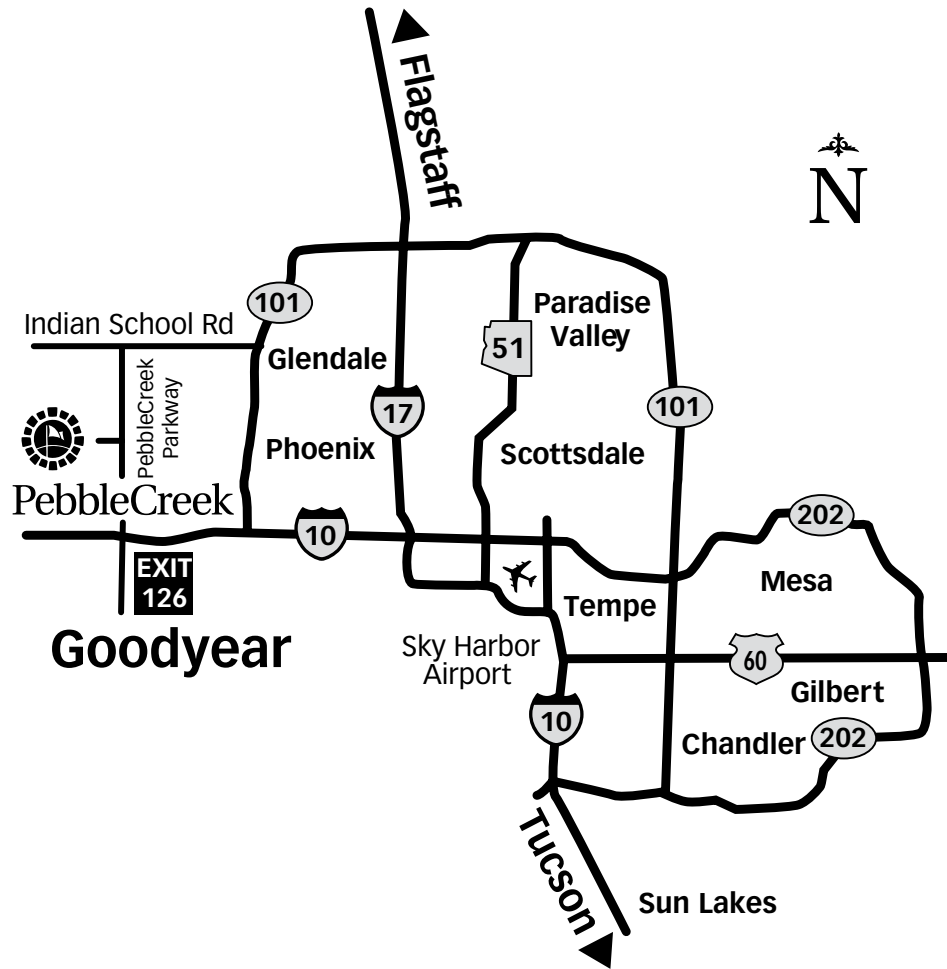

PebbleCreek™

A ROBSON RESORT
COMMUNITY™

DIRECTIONS TO PEBBLECREEK

PebbleCreek *(GPS/Driving Directions)*
15872 W. Clubhouse Drive
Goodyear, AZ 85395

800-795-4663
623-935-6700

- Directions to PebbleCreek from Sky Harbor International Airport in Phoenix:**
Exit and follow signs to I-10 West. Proceed on I-10 West through the city until you reach Exit 126, PebbleCreek/Estrella Parkway. Exit, drive North (right) for about 2 miles. Follow "New Models" signs until you reach West Clubhouse Drive, turn left. Approximately 26 miles from Sky Harbor Airport.
- Directions to PebbleCreek from California:**
Head East on Interstate I-10 to Exit 126, PebbleCreek/Estrella Parkway. Exit, drive North (left) for about 2 miles. Follow "New Models" signs until you reach West Clubhouse Drive, turn left.